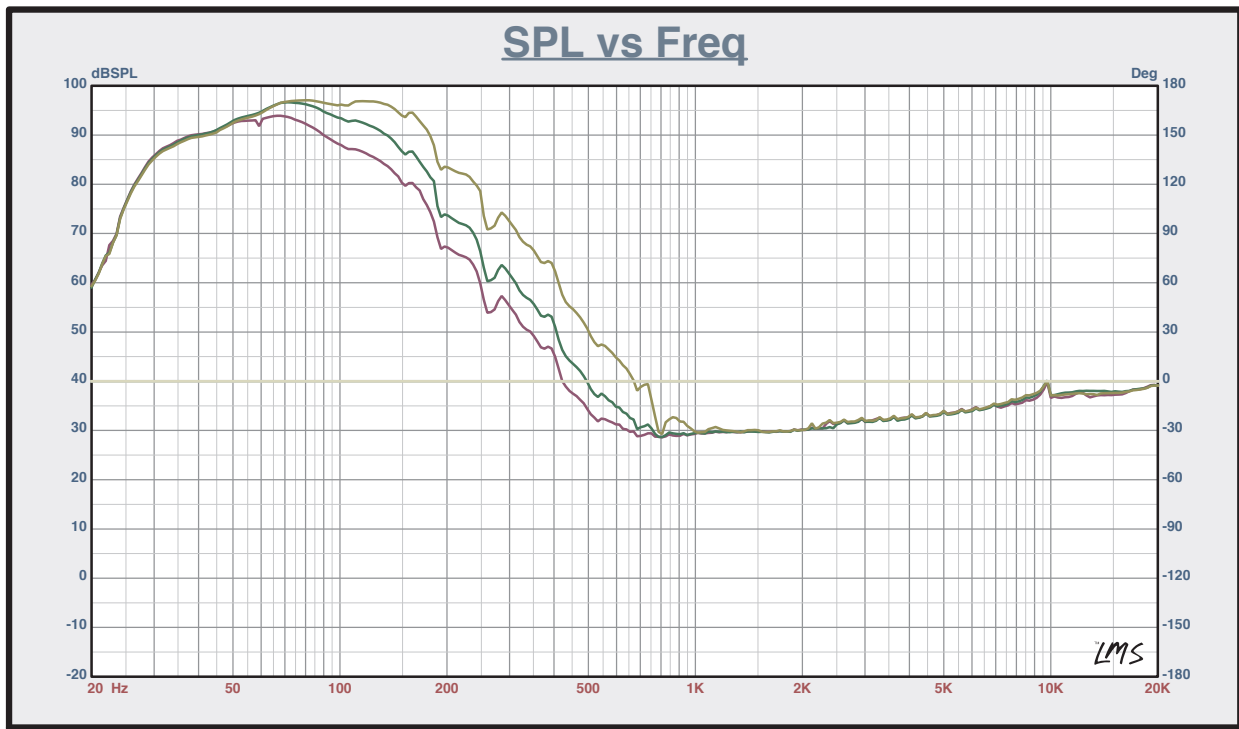

[H]ardBASS HDR Series

HDR-SUB

Tour-Grade 18" Active Subwoofer

Introduction:

The HDR-SUB is our top-of-the-line, Tour-Grade 18" Active Subwoofer

Specifications:

Tour-Grade Built-in Amplifier (3600W / 1800RMS) / 136dB SPL Max
Tour-Grade 18" Subwoofer with 4" Inside/Outside Voice Coil
Tuned Low for exceptionally deep bass response

Frequency Response Graph:

*Yellow, Green and Red Graphs indicates FREQ knob adjustment for 150Hz, 120Hz and 80Hz respectively.