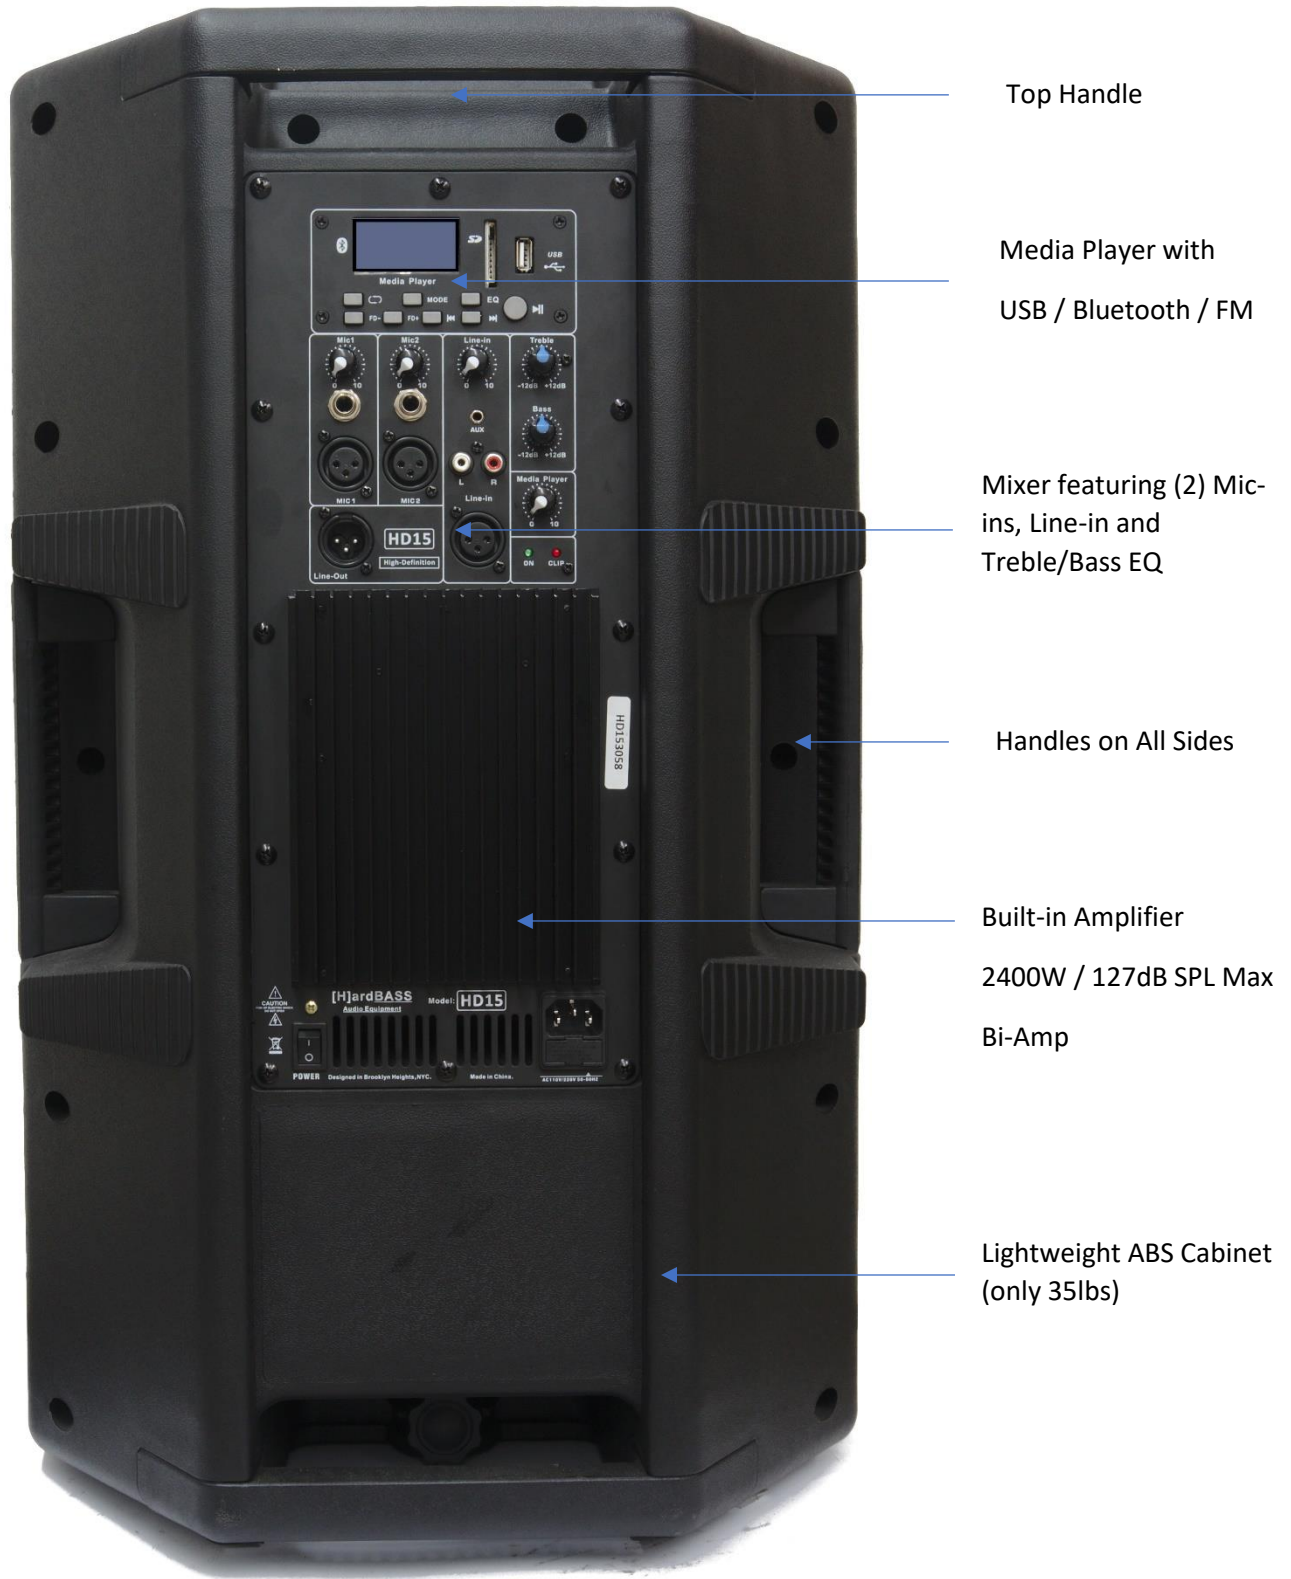

### Visual Tour – HD15 Active Loudspeaker – Profile View

### Visual Tour – HD15 Active Loudspeaker – Rear View

Top Handle

Media Player with  
USB / Bluetooth / FM

Mixer featuring (2) Mic-  
ins, Line-in and  
Treble/Bass EQ

Handles on All Sides

Built-in Amplifier  
2400W / 127dB SPL Max  
Bi-Amp

Lightweight ABS Cabinet  
(only 35lbs)