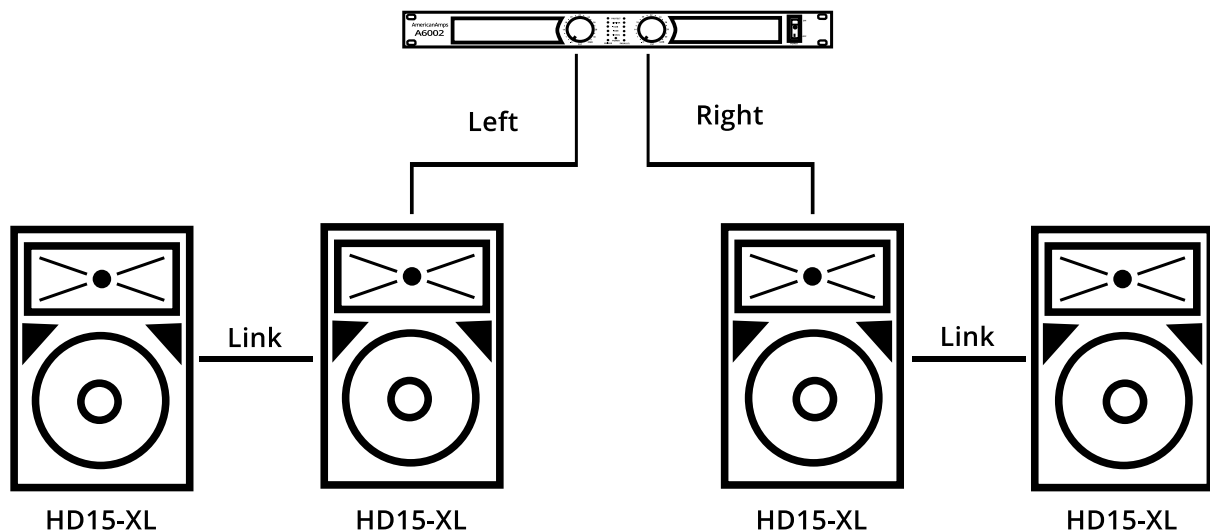

### HD15 SpeakON Input

Note the SpeakON Input Connector.

Insert the SpeakON cable and twist to lock.

**If the connector is not locked, no sound will be heard.**

An additional SpeakON connector is present for parallel linking with additional HD15-XL's

### HD15 Speaker Wire Input

In the event you do not have ready-made SpeakON cables, you can use ordinary speaker wire and a **Neutrik NL4FX** connector (not included) with pins wired to 1+/1-.

Please pay attention to correct polarity whenever assembling speaker wire connections.